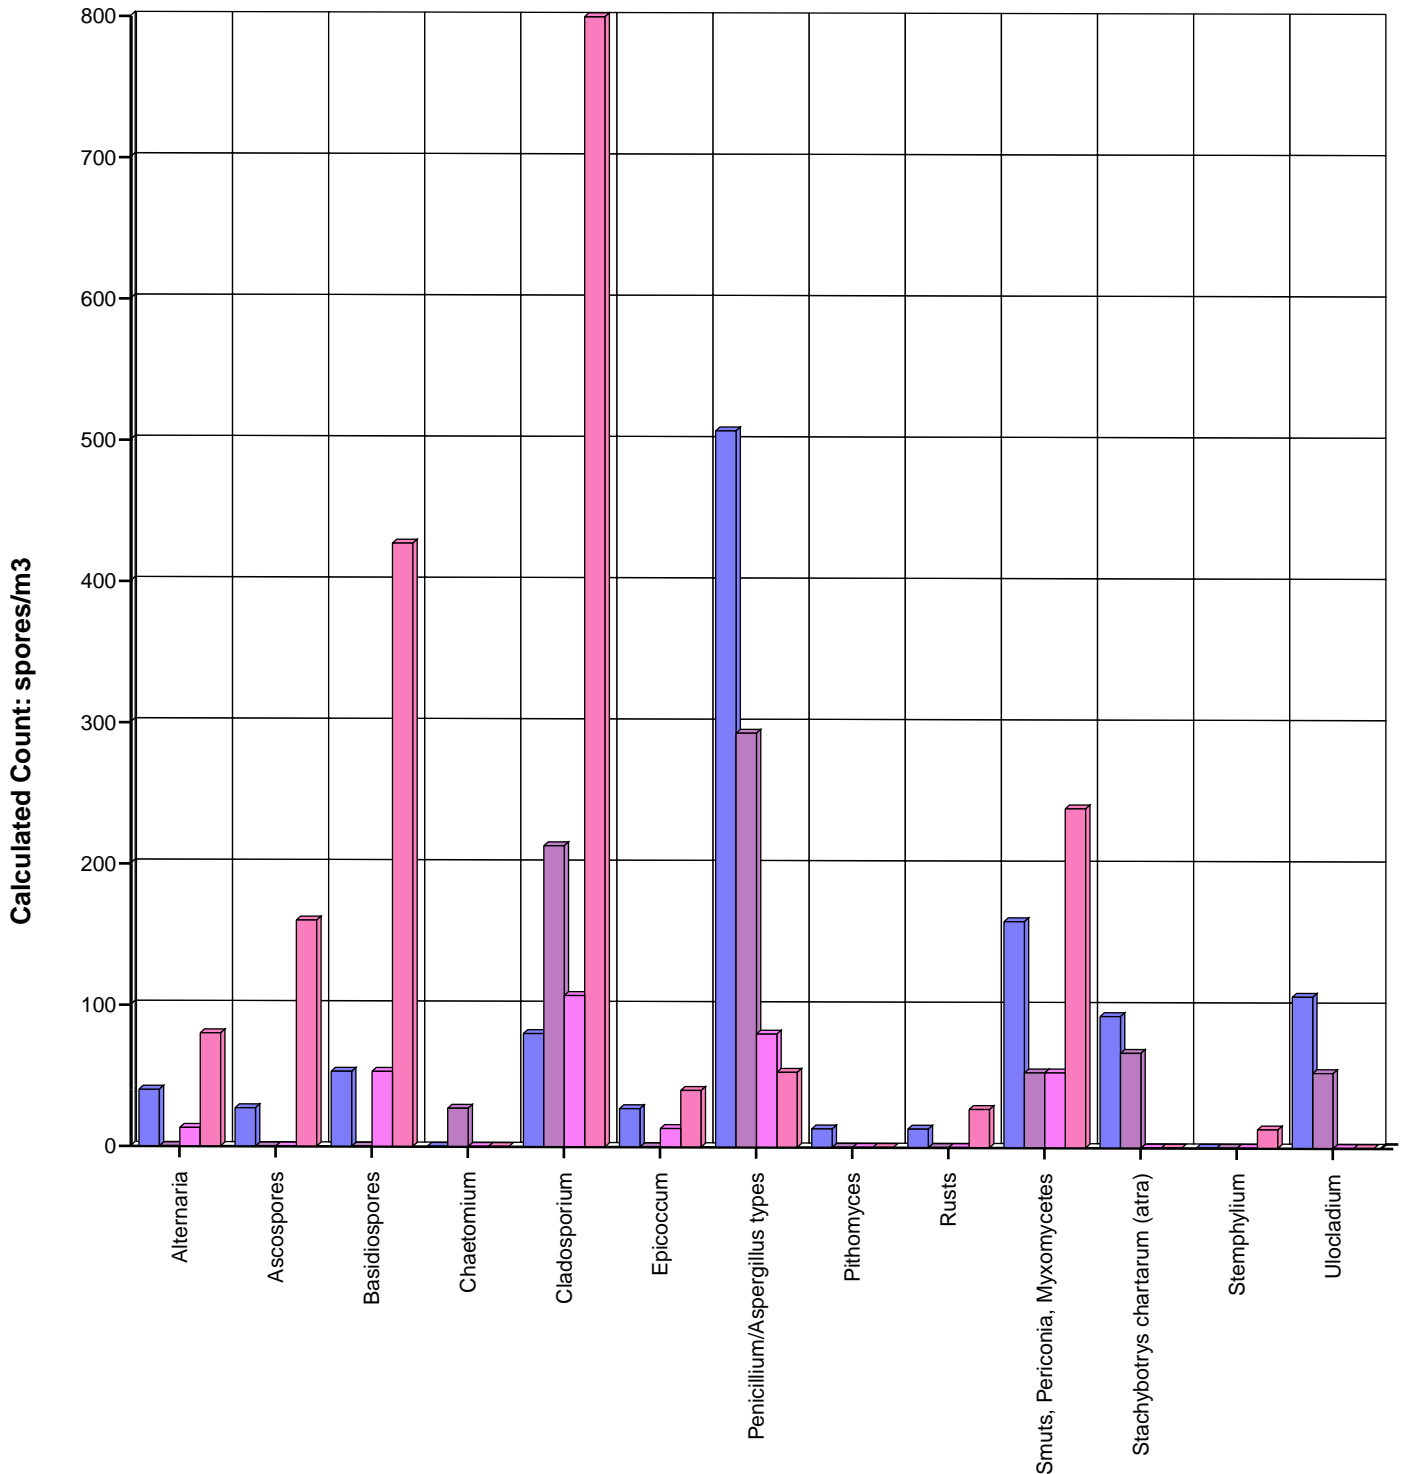

SPORE TRAP PORTRAIT CHART (available in e-mail only)

Comments:

Note: Graphical output may understate the importance of certain "marker" genera.