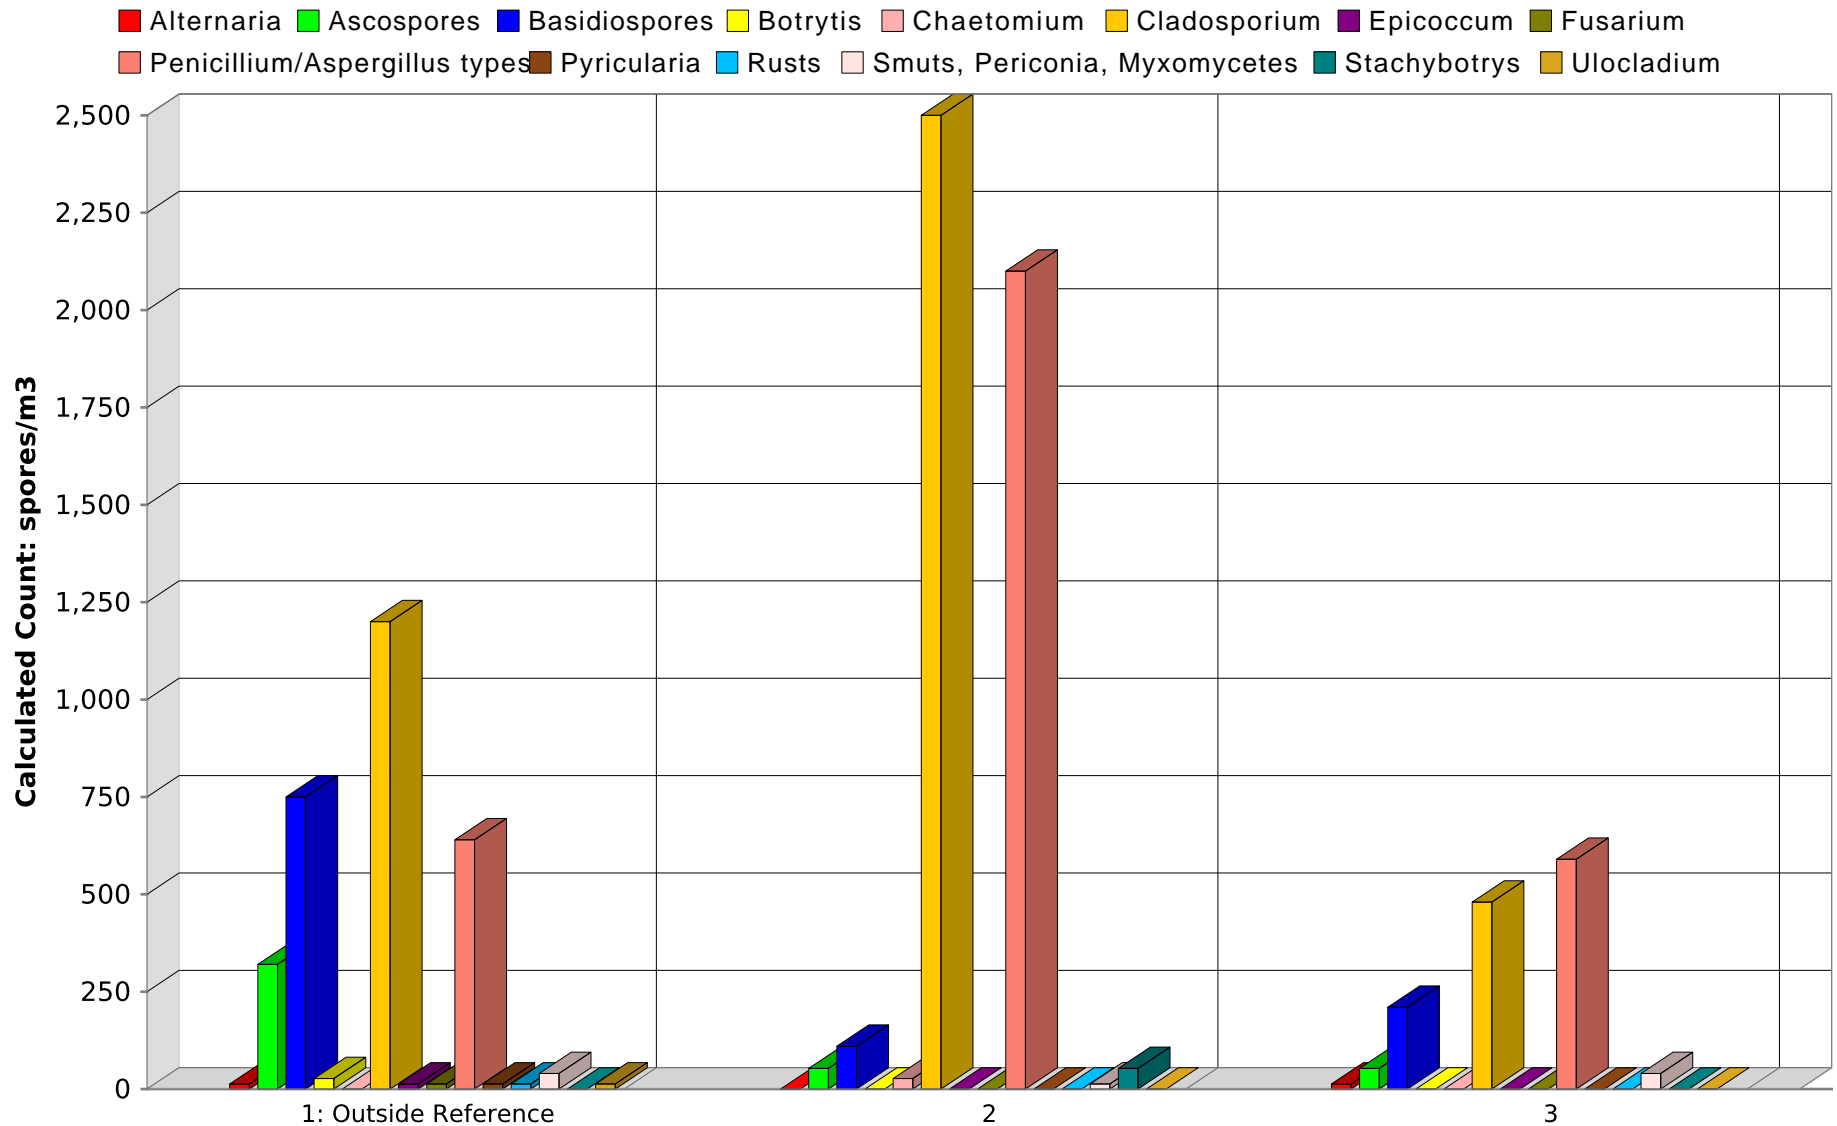

### SPORE TRAP REPORT: NON-VIABLE METHODOLOGY

**Comments:**

Note: Graphical output may understate the importance of certain "marker" genera.  
 Eurofins EPK Built Environment Testing, LLC