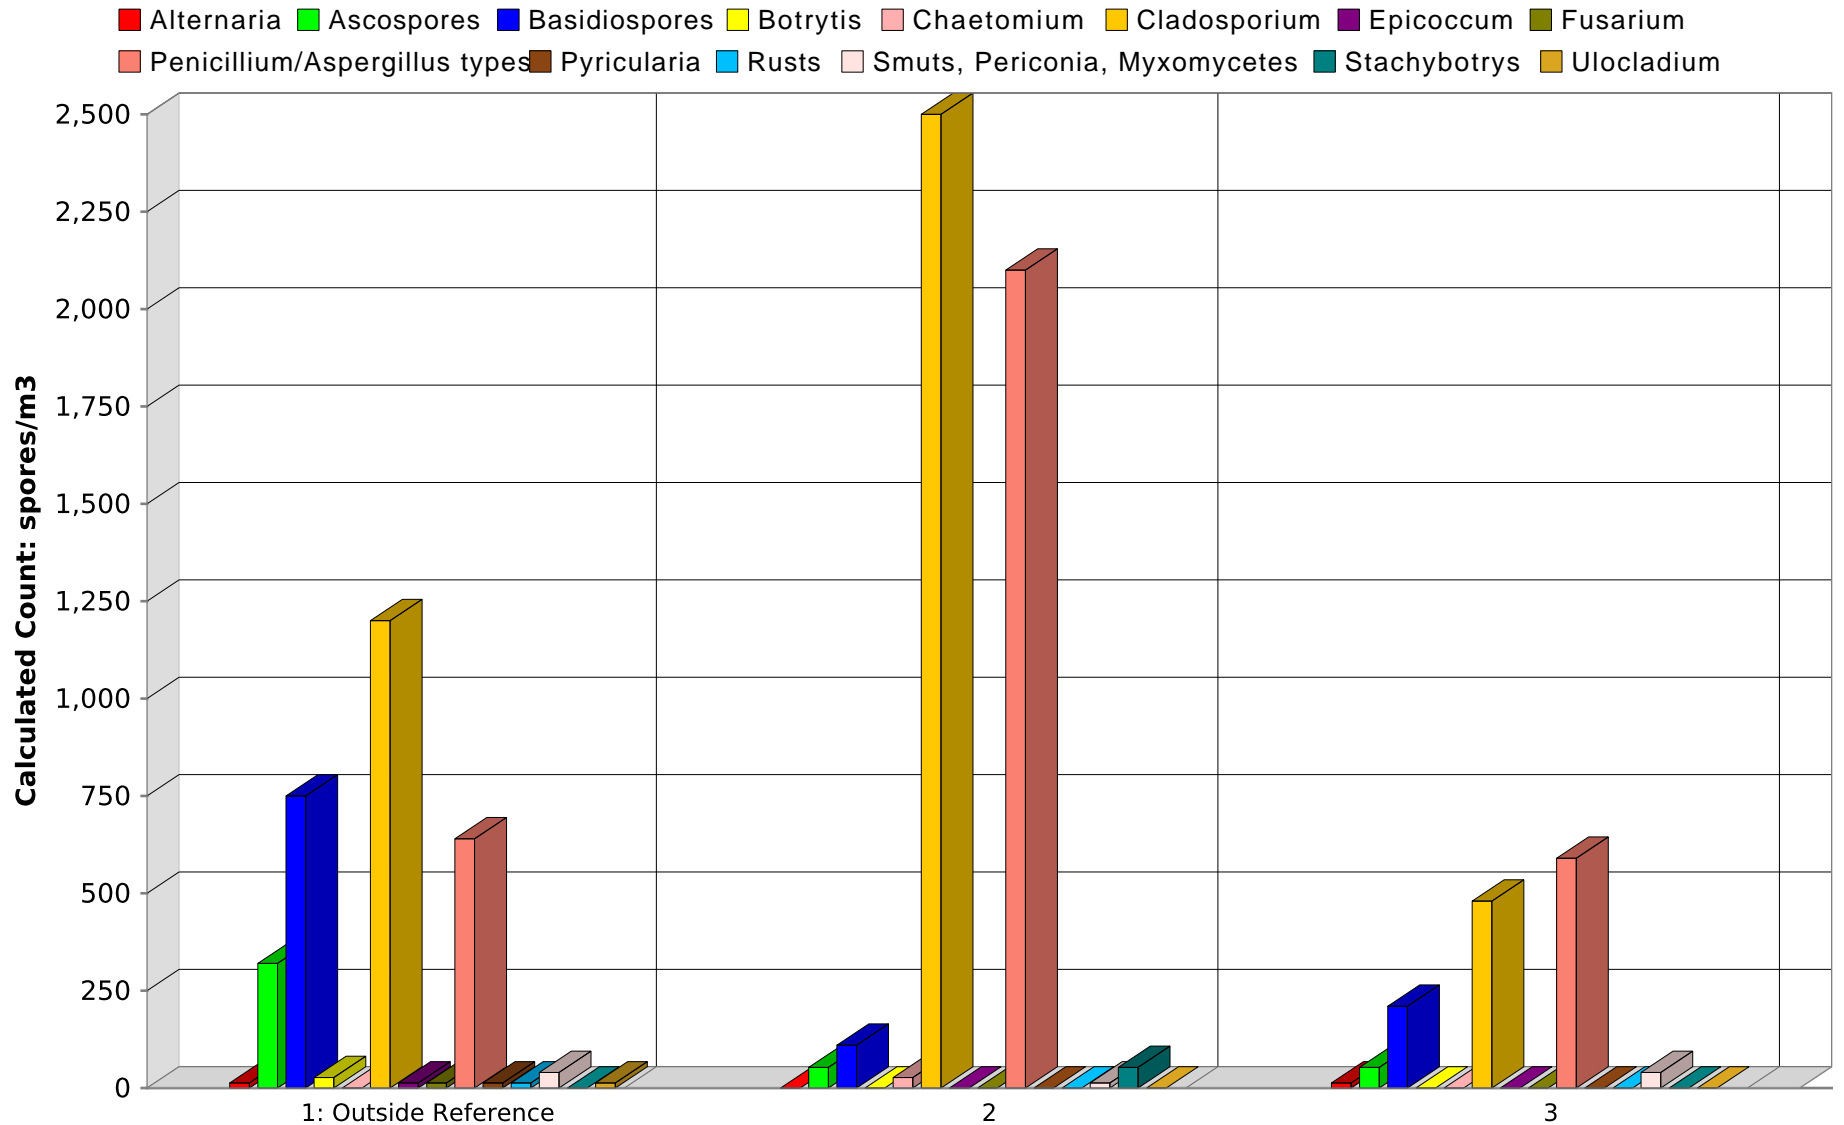

### SPORE TRAP REPORT: NON-VIABLE METHODOLOGY

**Comments:**

Note: Graphical output may understate the importance of certain "marker" genera.  
 Eurofins EPK Built Environment Testing, LLC