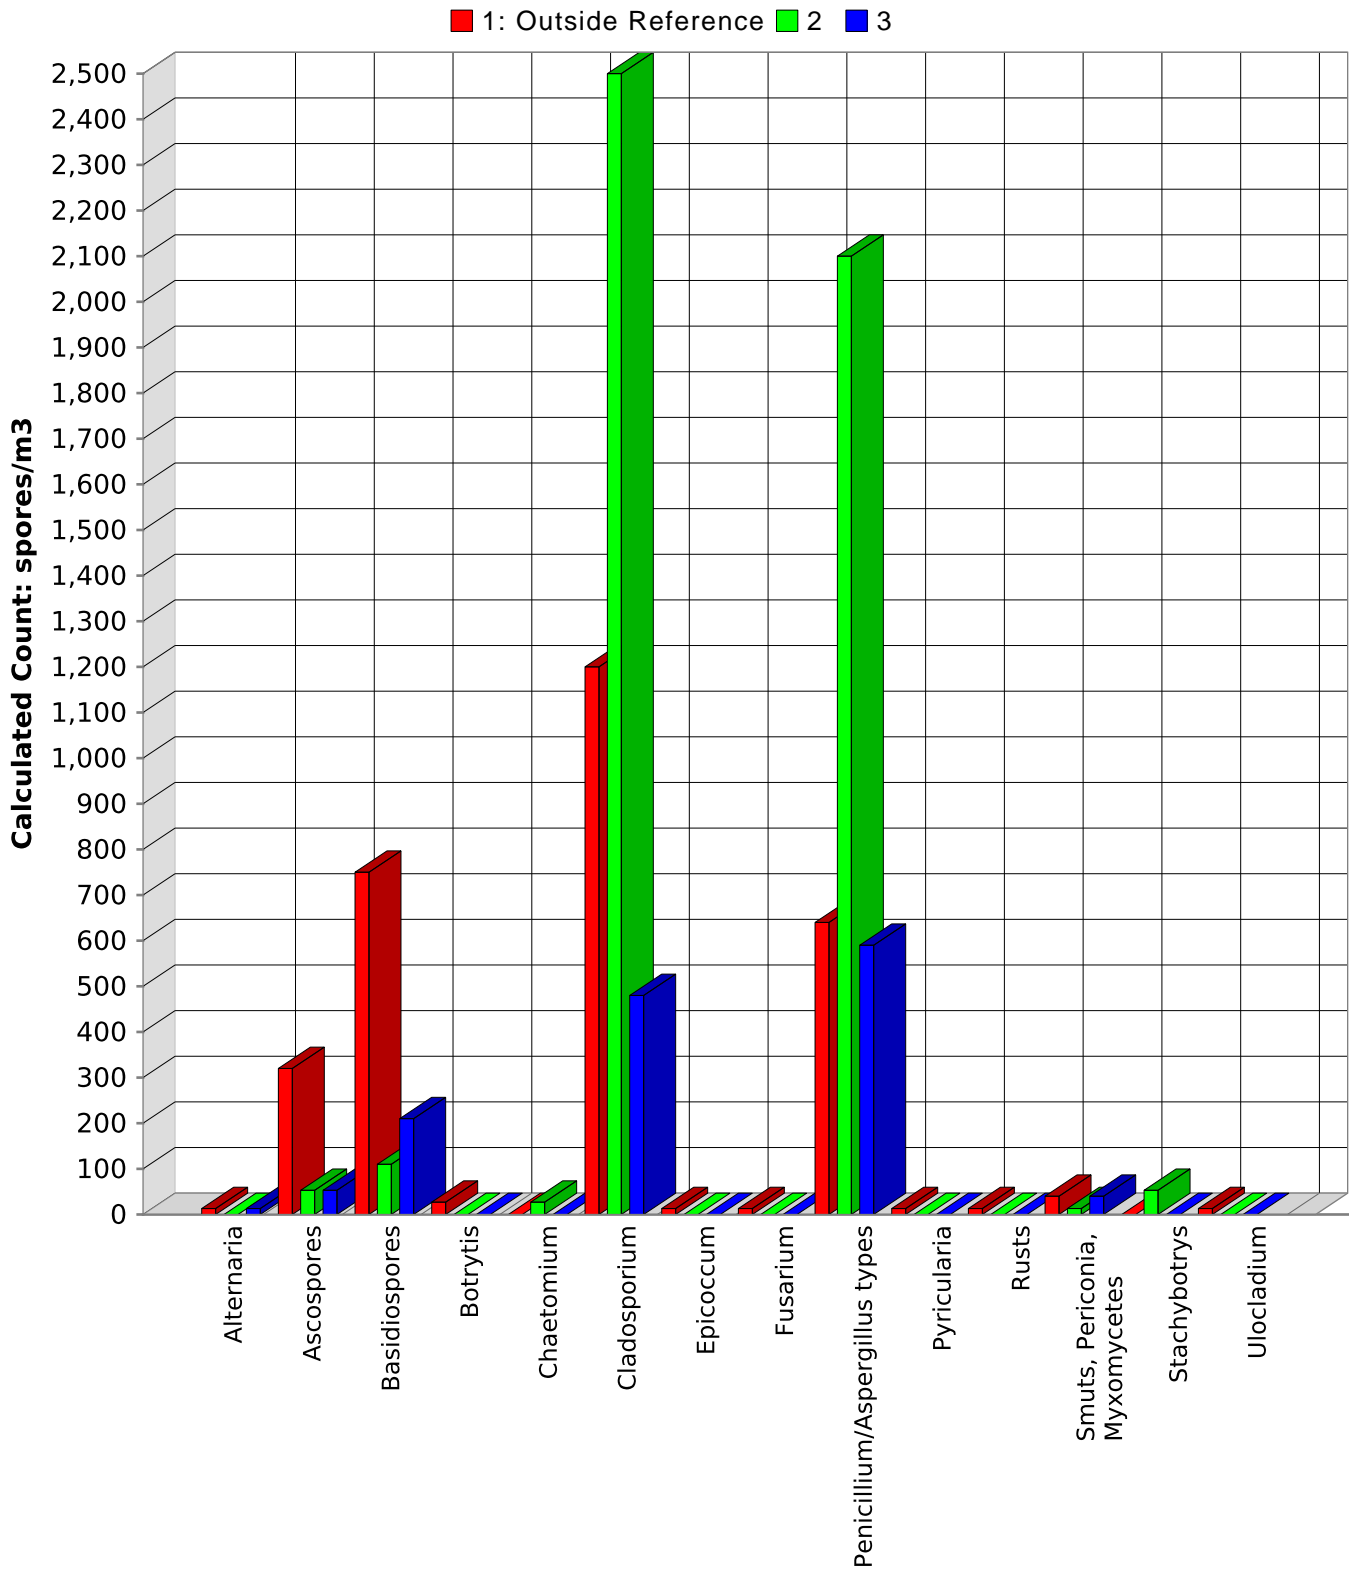

### SPORE TRAP REPORT: NON-VIABLE METHODOLOGY

**Comments:**

Note: Graphical output may understate the importance of certain "marker" genera.  
Eurofins EPK Built Environment Testing, LLC