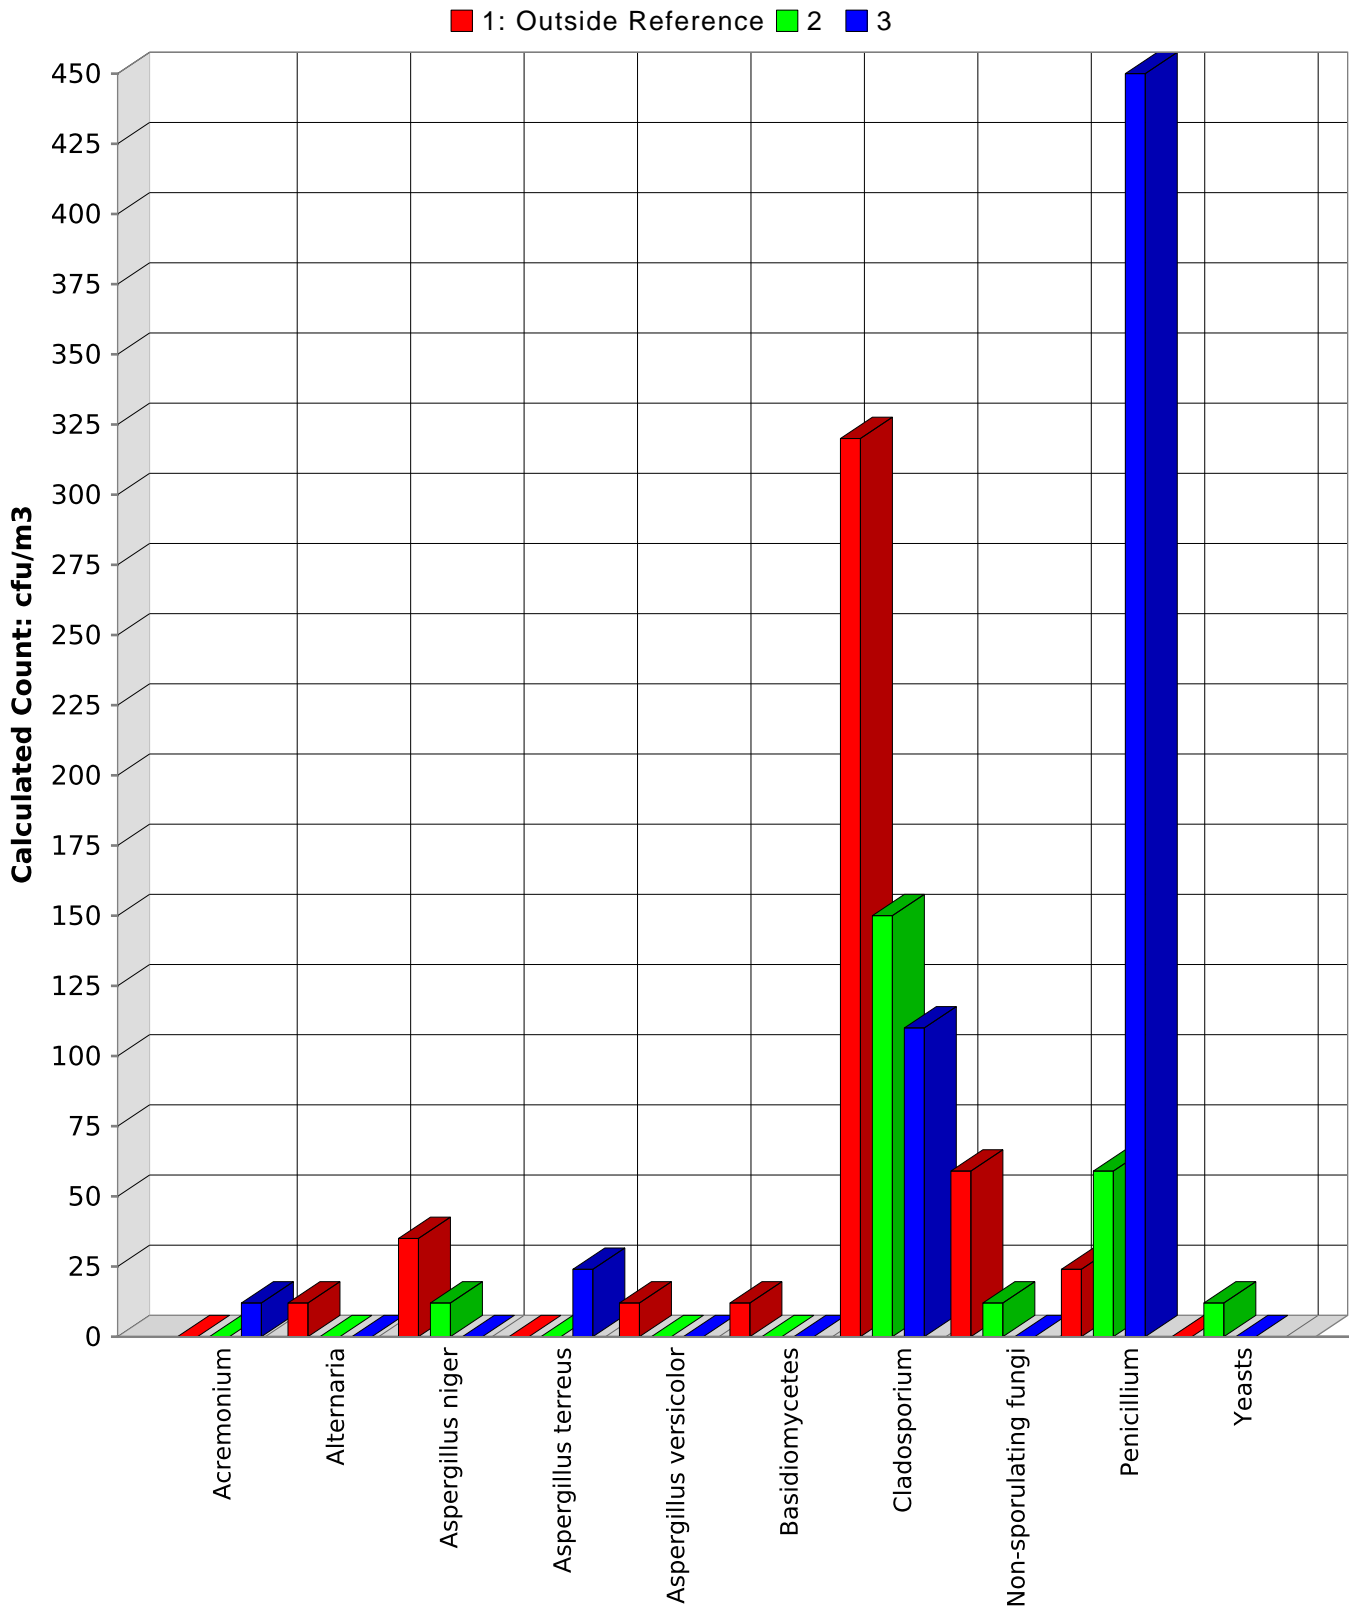

CULTURABLE AIR FUNGI REPORT

Comments:

Note: Graphical output may understate the importance of certain "marker" genera.
Eurofins EPK Built Environment Testing, LLC