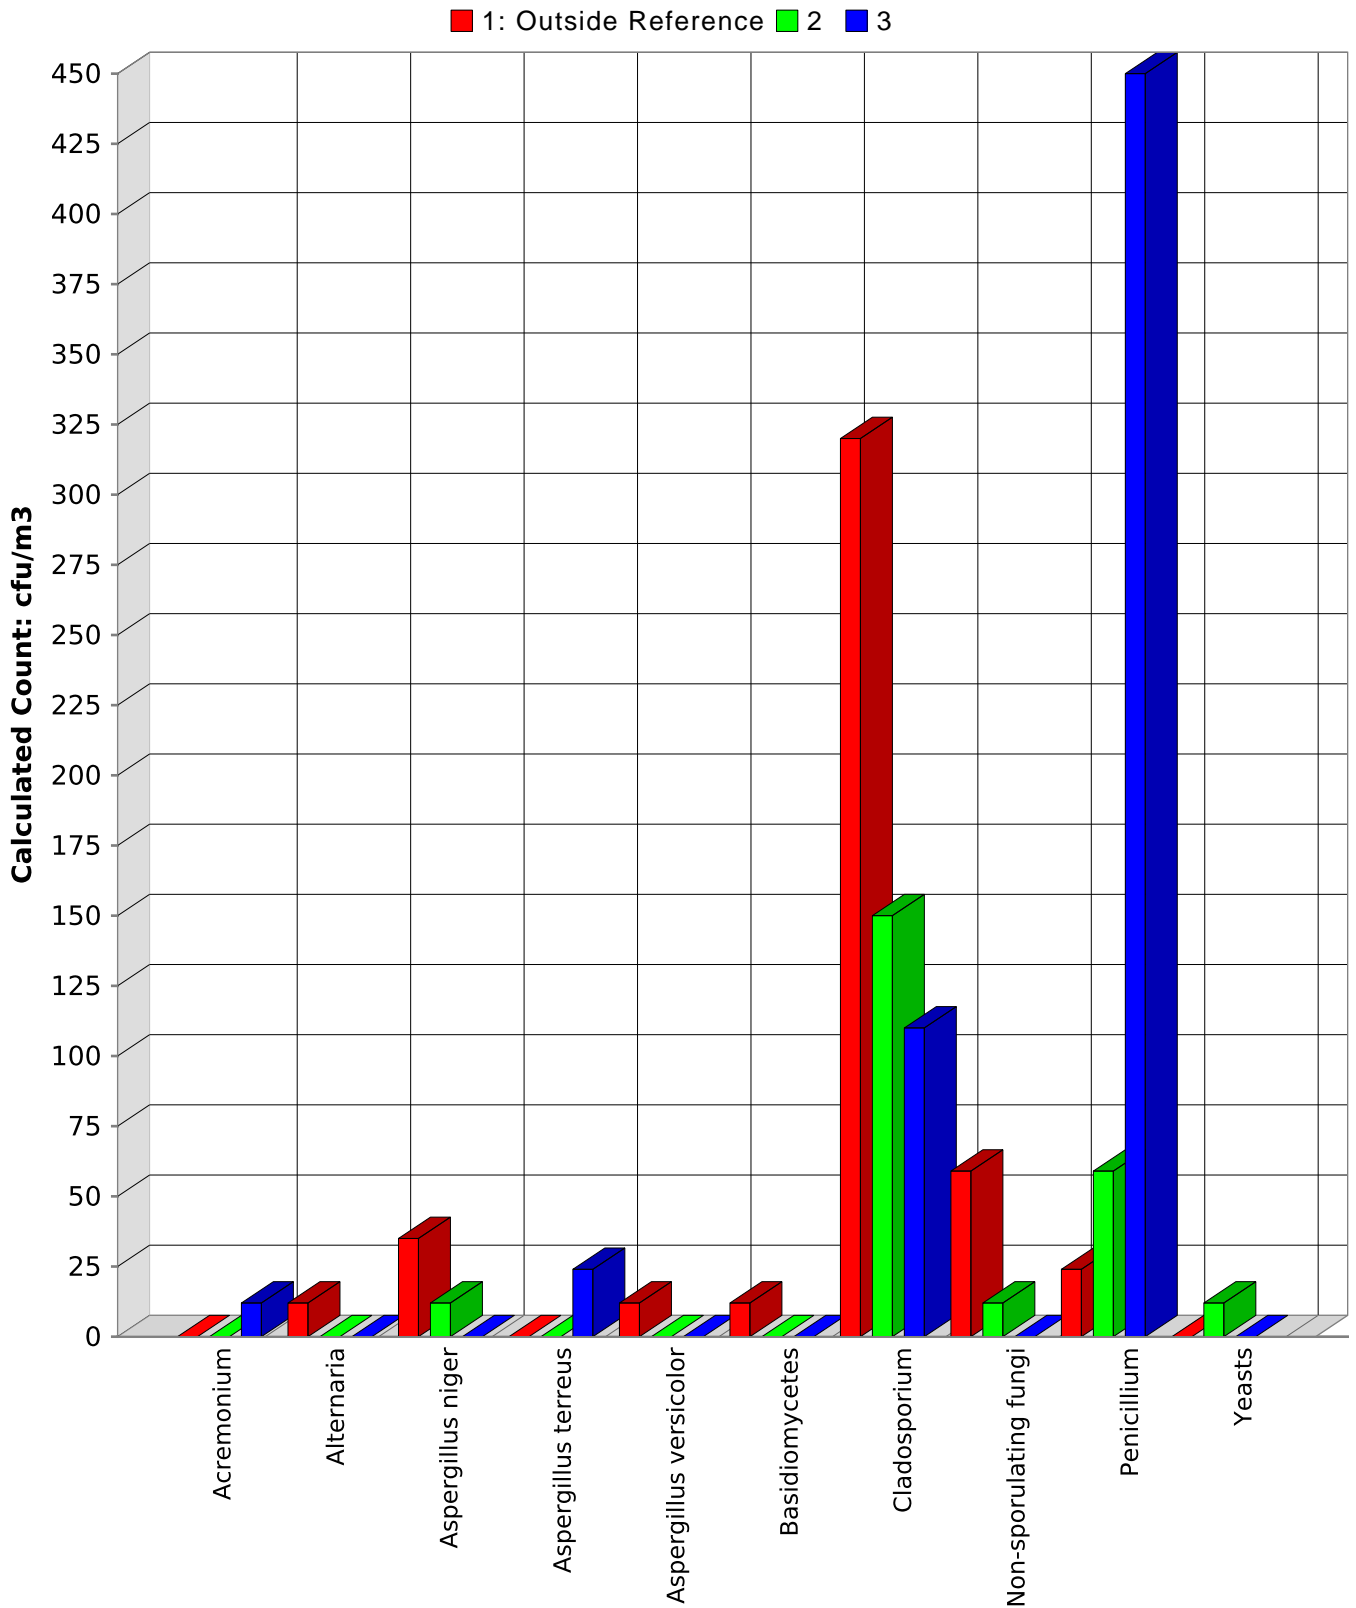

### CULTURABLE AIR FUNGI REPORT

**Comments:**

Note: Graphical output may understate the importance of certain "marker" genera.  
Eurofins EPK Built Environment Testing, LLC