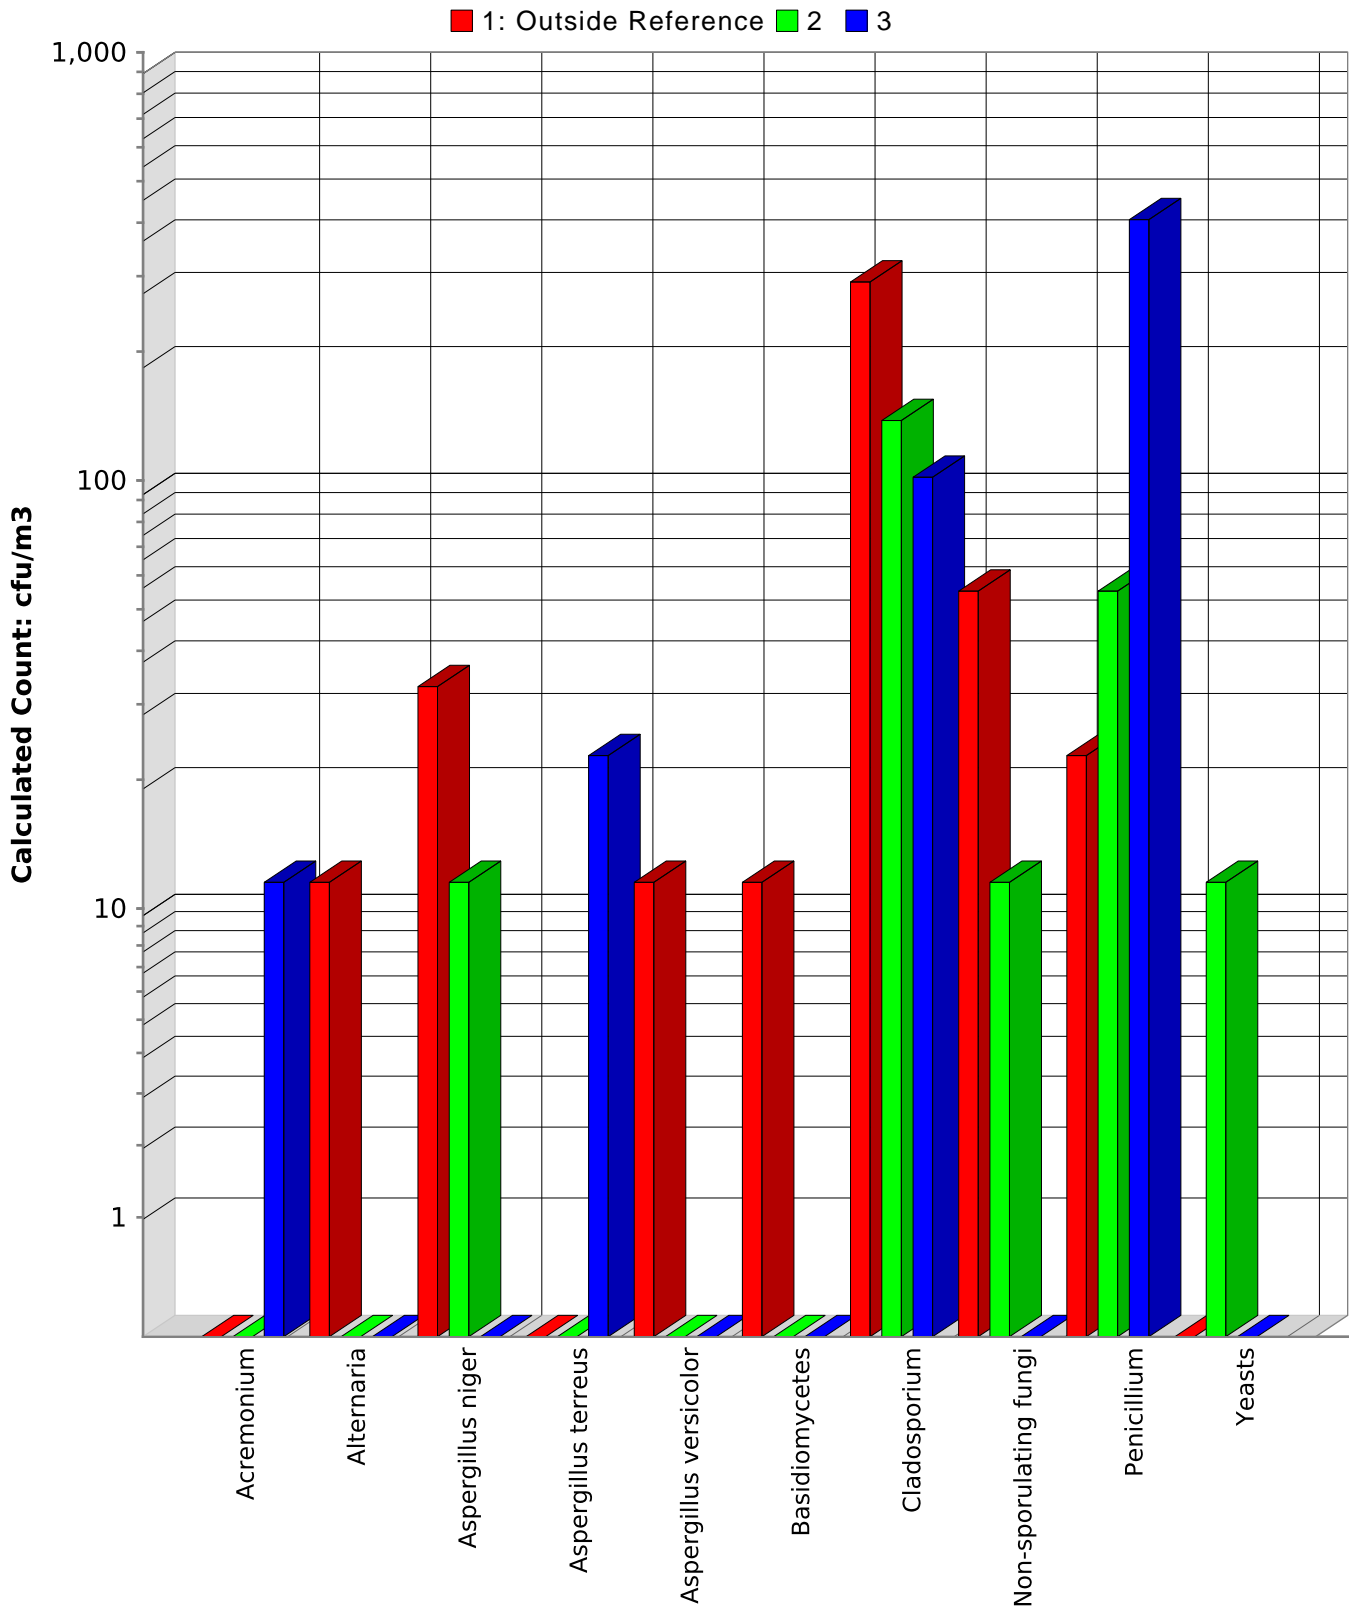

CULTURABLE AIR FUNGI REPORT

Comments:

Note: Graphical output may understate the importance of certain "marker" genera.
Eurofins EPK Built Environment Testing, LLC